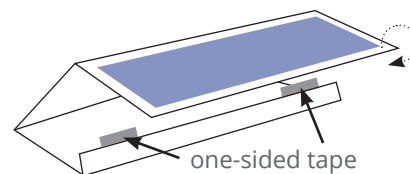

Instructions (This section will be the bottom of table tent after assembled)

1) Locate the three folding lines (one long one separating the bottom from the tab and four short ones on the sides of the page near the art).

2) Make three horizontal folds following the folding lines.

3) **Choose Option A or B**

A. Apply glue or two-sided tape to tab on the same side of the paper as the artwork. Then fold tent and stick tab to back of the dark blue section of the artwork.

B. Using one-sided tape, stick two pieces of tape to the tab on the side opposite the artwork. Make sure the two pieces are placed towards the edges of the page. Half of the piece of tape should be hanging off of the tab to allow for them to stick to the inside of the table tent when folded. Fold table tent and stick tape on the back of the dark blue artwork section.