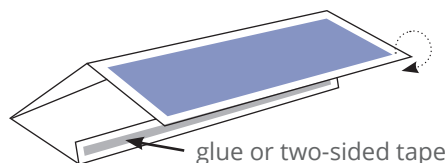

Instructions (This section will be the bottom of table tent after assembled)

1) Locate the three folding lines (one long one separating the bottom from the tab and four short ones on the sides of the page near the art).

2) Make three horizontal folds following the folding lines.

3) **Choose Option A or B**

A. Apply glue or two-sided tape to tab on the same side of the paper as the artwork. Then fold tent and stick tab to back of the dark blue section of the artwork.

B. Using one-sided tape, stick two pieces of tape to the tab on the side opposite the artwork. Make sure the two pieces are placed towards the edges of the page. Half of the piece of tape should be hanging off of the tab to allow for them to stick to the inside of the table tent when folded. Fold table tent and stick tape on the back of the dark blue artwork section.