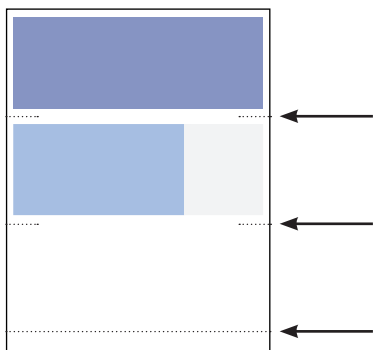

Instructions (This section will be the bottom of table tent after assembled)

1) Locate the three folding lines (one long one separating the bottom from the tab and four short ones on the sides of the page near the art).

2) Make three horizontal folds following the folding lines.

3) **Choose Option A or B**

A. Apply glue or two-sided tape to tab on the same side of the paper as the artwork. Then fold tent and stick tab to back of the dark blue section of the artwork.

B. Using one-sided tape, stick two pieces of tape to the tab on the side opposite the artwork. Make sure the two pieces are placed towards the edges of the page. Half of the piece of tape should be hanging off of the tab to allow for them to stick to the inside of the table tent when folded. Fold table tent and stick tape on the back of the dark blue artwork section.