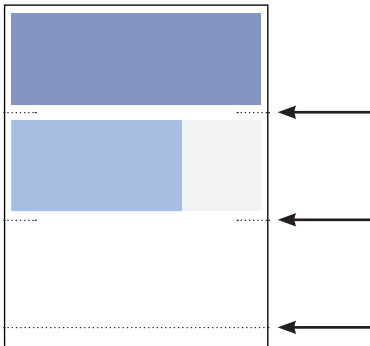

Instructions (This section will be the bottom of table tent after assembled)

1) Locate the three folding lines (one long one separating the bottom from the tab and four short ones on the sides of the page near the art).

2) Make three horizontal folds following the folding lines.

3) **Choose Option A or B**

A. Apply glue or two-sided tape to tab on the same side of the paper as the artwork. Then fold tent and stick tab to back of the dark blue section of the artwork.

B. Using one-sided tape, stick two pieces of tape to the tab on the side opposite the artwork. Make sure the two pieces are placed towards the edges of the page. Half of the piece of tape should be hanging off of the tab to allow for them to stick to the inside of the table tent when folded. Fold table tent and stick tape on the back of the dark blue artwork section.