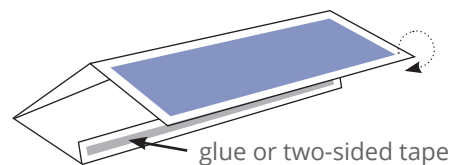

Instructions (This section will be the bottom of table tent after assembled)

1) Locate the three folding lines (one long one separating the bottom from the tab and four short ones on the sides of the page near the art).

2) Make three horizontal folds following the folding lines.

3) **Choose Option A or B**

A. Apply glue or two-sided tape to tab on the same side of the paper as the artwork. Then fold tent and stick tab to back of the dark blue section of the artwork.

B. Using one-sided tape, stick two pieces of tape to the tab on the side opposite the artwork. Make sure the two pieces are placed towards the edges of the page. Half of the piece of tape should be hanging off of the tab to allow for them to stick to the inside of the table tent when folded. Fold table tent and stick tape on the back of the dark blue artwork section.