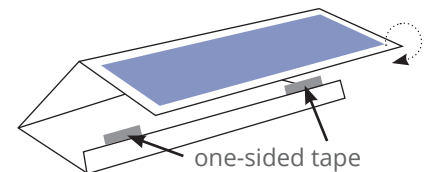

Instructions (This section will be the bottom of table tent after assembled)

1) Locate the three folding lines (one long one separating the bottom from the tab and four short ones on the sides of the page near the art).

2) Make three horizontal folds following the folding lines.

3) **Choose Option A or B**

A. Apply glue or two-sided tape to tab on the same side of the paper as the artwork. Then fold tent and stick tab to back of the dark blue section of the artwork.

B. Using one-sided tape, stick two pieces of tape to the tab on the side opposite the artwork. Make sure the two pieces are placed towards the edges of the page. Half of the piece of tape should be hanging off of the tab to allow for them to stick to the inside of the table tent when folded. Fold table tent and stick tape on the back of the dark blue artwork section.