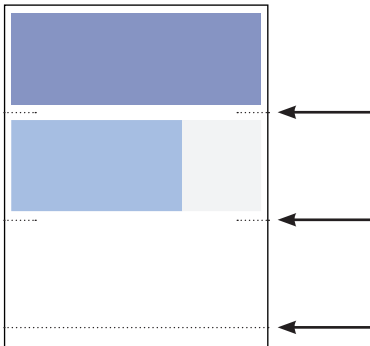

Download the ATM Locator  
Mobile App from your app store  
or at [allianceone.coop](http://allianceone.coop).

**Instructions** (This section will be the bottom of table tent after assembled)

1) Locate the three folding lines (one long one separating the bottom from the tab and four short ones on the sides of the page near the art).

2) Make three horizontal folds following the folding lines.

3) **Choose Option A or B**

A. Apply glue or two-sided tape to tab on the same side of the paper as the artwork. Then fold tent and stick tab to back of the dark blue section of the artwork.

B. Using one-sided tape, stick two pieces of tape to the tab on the side opposite the artwork. Make sure the two pieces are placed towards the edges of the page. Half of the piece of tape should be hanging off of the tab to allow for them to stick to the inside of the table tent when folded. Fold table tent and stick tape on the back of the dark blue artwork section.