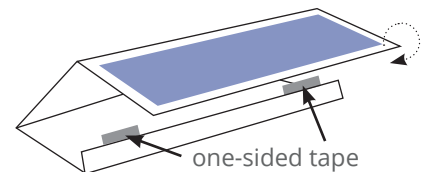

Download the ATM Locator  
Mobile App from your app store  
or at [allianceone.coop](http://allianceone.coop).

**Instructions** (This section will be the bottom of table tent after assembled)

1) Locate the three folding lines (one long one separating the bottom from the tab and four short ones on the sides of the page near the art).

2) Make three horizontal folds following the folding lines.

3) **Choose Option A or B**

A. Apply glue or two-sided tape to tab on the same side of the paper as the artwork. Then fold tent and stick tab to back of the dark blue section of the artwork.

B. Using one-sided tape, stick two pieces of tape to the tab on the side opposite the artwork. Make sure the two pieces are placed towards the edges of the page. Half of the piece of tape should be hanging off of the tab to allow for them to stick to the inside of the table tent when folded. Fold table tent and stick tape on the back of the dark blue artwork section.