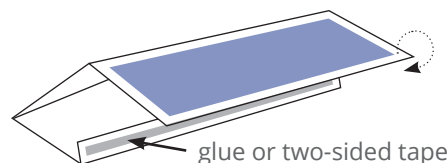

Download the ATM Locator  
Mobile App from your app store  
or at [allianceone.coop](http://allianceone.coop).

**Instructions** (This section will be the bottom of table tent after assembled)

1) Locate the three folding lines (one long one separating the bottom from the tab and four short ones on the sides of the page near the art).

2) Make three horizontal folds following the folding lines.

3) **Choose Option A or B**

A. Apply glue or two-sided tape to tab on the same side of the paper as the artwork. Then fold tent and stick tab to back of the dark blue section of the artwork.

B. Using one-sided tape, stick two pieces of tape to the tab on the side opposite the artwork. Make sure the two pieces are placed towards the edges of the page. Half of the piece of tape should be hanging off of the tab to allow for them to stick to the inside of the table tent when folded. Fold table tent and stick tape on the back of the dark blue artwork section.