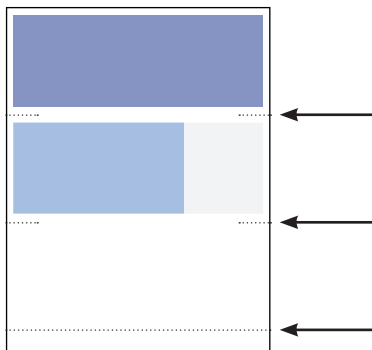

iPhone

Android

Don't have a QR scanner? Download one for free on your smartphone by searching for "QR scanner" in the app store or marketplace.

Instructions (This section will be the bottom of table tent after assembled)

1) Locate the three folding lines (one long one separating the bottom from the tab and four short ones on the sides of the page near the art).

2) Make three horizontal folds following the folding lines.

3) Choose Option A or B

A. Apply glue or two-sided tape to tab on the same side of the paper as the artwork. Then fold tent and stick tab to back of the dark blue section of the artwork.

B. Using one-sided tape, stick two pieces of tape to the tab on the side opposite the artwork. Make sure the two pieces are placed towards the edges of the page. Half of the piece of tape should be hanging off of the tab to allow for them to stick to the inside of the table tent when folded. Fold table tent and stick tape on the back of the dark blue artwork section.