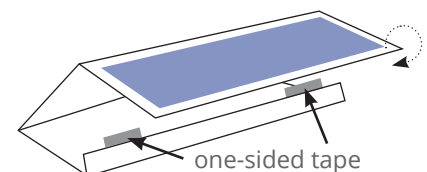

1) Locate the three folding lines (one long one separating the bottom from the tab and four short ones on the sides of the page near the art).

2) Make three horizontal folds following the folding lines.

3) Choose Option A or B

A. Apply glue or two-sided tape to tab on the same side of the paper as the artwork. Then fold tent and stick tab to back of the dark blue section of the artwork.

B. Using one-sided tape, stick two pieces of tape to the tab on the side opposite the artwork. Make sure the two pieces are placed towards the edges of the page. Half of the piece of tape should be hanging off of the tab to allow for them to stick to the inside of the table tent when folded. Fold table tent and stick tape on the back of the dark blue artwork section.

TWO-SIDED TAPE OR GLUE HERE **OR** ONE-SIDED TAPE ON OPPOSITE SIDE