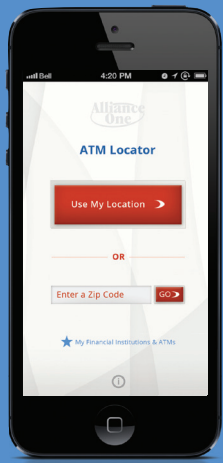

Introducing our updated Web site & ATM Locator Mobile App.

AllianceOne.coop has an updated look and more user-friendly functionality. Easily access our ATM Locator, Coverage Map, and Common Questions

Introducing our ATM Locator Mobile App.

Download the Alliance One ATM Locator on your smartphone to find surcharge-free ATMs on the go, wherever you are.

DOWNLOAD our ATM Locator Mobile App on your iPhone or Android device from your phone's app store or by scanning the appropriate QR code:

iPhone

Android

Don't have a QR scanner? Download one for free on your smartphone by searching for "QR scanner" in the app store or marketplace.

Instructions (This section will be the bottom of table tent after assembled)