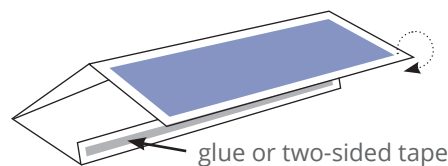

iPhone

Android

Don't have a QR scanner? Download one for free on your smartphone by searching for "QR scanner" in the app store or marketplace.

Instructions (This section will be the bottom of table tent after assembled)

1) Locate the three folding lines (one long one separating the bottom from the tab and four short ones on the sides of the page near the art).

2) Make three horizontal folds following the folding lines.

3) Choose Option A or B

A. Apply glue or two-sided tape to tab on the same side of the paper as the artwork. Then fold tent and stick tab to back of the dark blue section of the artwork.

B. Using one-sided tape, stick two pieces of tape to the tab on the side opposite the artwork. Make sure the two pieces are placed towards the edges of the page. Half of the piece of tape should be hanging off of the tab to allow for them to stick to the inside of the table tent when folded. Fold table tent and stick tape on the back of the dark blue artwork section.