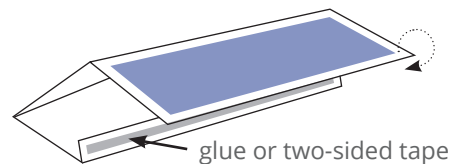

iPhone

Android

Don't have a QR scanner? Download one for free on your smartphone by searching for "QR scanner" in the app store or marketplace.

Instructions (This section will be the bottom of table tent after assembled)

1) Locate the three folding lines (one long one separating the bottom from the tab and four short ones on the sides of the page near the art).

2) Make three horizontal folds following the folding lines.

3) a. Apply glue or two-sided tape to tab on the same side of the paper as the artwork. Then fold tent and stick tab to back of the dark blue section of the artwork.

OR b. Using one-sided tape, stick two pieces of tape to the tab on the side opposite the artwork. Make sure the two pieces are placed towards the edges of the page. Half of the piece of tape should be hanging off of the tab to allow for them to stick to the inside of the table tent when folded. Fold table tent and stick tape on the back of the dark blue artwork section.