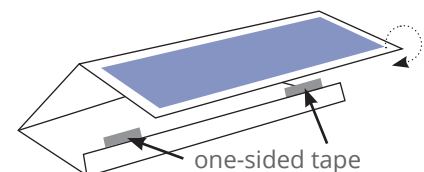

1) Locate the three folding lines (one long one separating the bottom from the tab and four short ones on the sides of the page near the art).

2) Make three horizontal folds following the folding lines.

3) a. Apply glue or two-sided tape to tab on the same side of the paper as the artwork. Then fold tent and stick tab to back of the dark blue section of the artwork.

OR b. Using one-sided tape, stick two pieces of tape to the tab on the side opposite the artwork. Make sure the two pieces are placed towards the edges of the page. Half of the piece of tape should be hanging off of the tab to allow for them to stick to the inside of the table tent when folded. Fold table tent and stick tape on the back of the dark blue artwork section.

TWO-SIDED TAPE OR GLUE HERE **OR** ONE-SIDED TAPE ON OPPOSITE SIDE