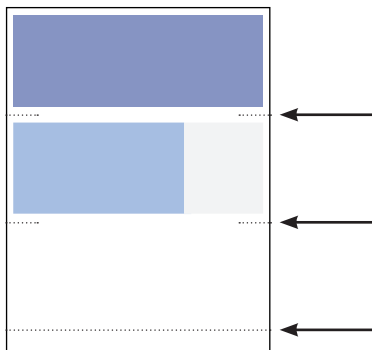

iPhone

Android

Don't have a QR scanner? Download one for free on your smartphone by searching for "QR scanner" in the app store or marketplace.

Instructions (This section will be the bottom of table tent after assembled)

1) Locate the three folding lines (one long one separating the bottom from the tab and four short ones on the sides of the page near the art).

2) Make three horizontal folds following the folding lines.

3) a. Apply glue or two-sided tape to tab on the same side of the paper as the artwork. Then fold tent and stick tab to back of the dark blue section of the artwork.

OR b. Using one-sided tape, stick two pieces of tape to the tab on the side opposite the artwork. Make sure the two pieces are placed towards the edges of the page. Half of the piece of tape should be hanging off of the tab to allow for them to stick to the inside of the table tent when folded. Fold table tent and stick tape on the back of the dark blue artwork section.